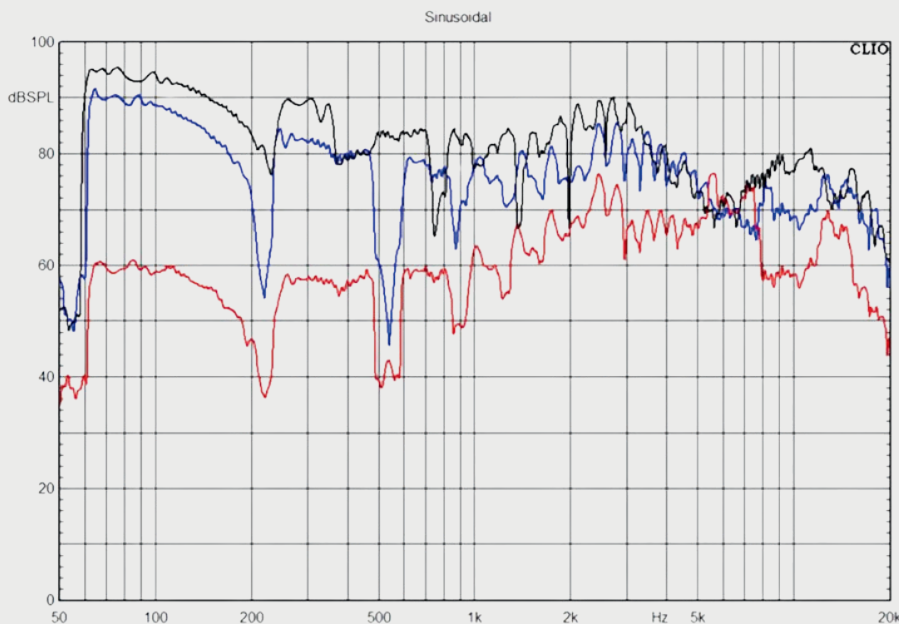

Precision Sensors Design

"High-Fidelity True Wireless Stereo Earbuds with Integrated Tympanic IR Thermometer — Monitor Your Ear Temperature with Precision While Enjoying Superior Sound Quality!"

Introducing PSD's revolutionary TWS earbuds: experience unparalleled high-fidelity sound while seamlessly measuring and tracking your eardrum temperature. With our innovative technology, you can store your temperature data directly on your smartphone, upload it along with your location and time to relevant databases, and stay ahead in personal wellness and safety. Don't miss out on this cutting-edge fusion of audio excellence and health monitoring—order your pair today and elevate your listening experience to the ultimate level!

Acoustical Performance:

- PXD funnel-shaped sound waveguide 1
- PXD funnel-shaped sound waveguide 2
- well-know 3rd party earbuds company

Specification:

Bluetooth	BT5.0, Supports A2DP, HSP, HFP, HTP
Ear Thermometer Range	32.2°C to 43.3°C
Ear Thermometer Accuracy	35°C to 42°C +/- 0.2°C
Sensitivity	93dB +/- 3dB
Frequency Response	20Hz to 20kHz
Earbuds Battery	Li-Polymer (2 x 60mAh)
Battery Life	4 hours(at 50% volume)
Charging Case Voltage	DC 5V
Charging Case Interface	USB Type C
Charging Case Battery	Li-Polymer (2 x 800mAh)